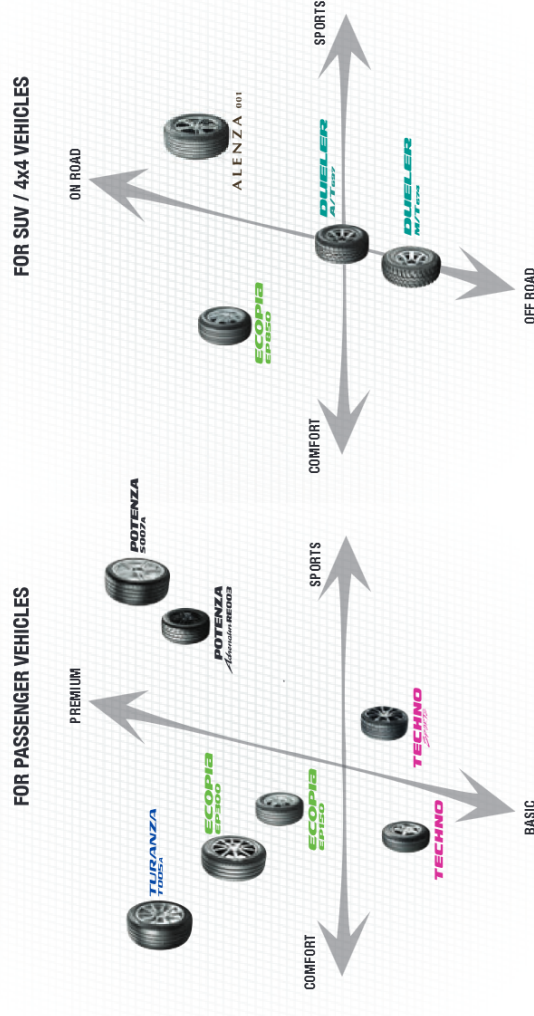

PRODUCT LINE-UP

Passenger Vehicles

SPORTS		POTENZA		TECHNO	
RE-11S	RE-71R	S007A	RE003	TECHNO SPORTS	
TRACK	PRESTIGE	STREET	BRESS-UP		
TARGET VEHICLE	TARGET VEHICLE	TARGET VEHICLE	TARGET VEHICLE		
MAIN FEATURES	MAIN FEATURES	MAIN FEATURES	MAIN FEATURES		
• Track performance • Exceptional response • Ultimate grip	• Street legal track performance • Exceptional response • Ultimate grip	• Responsive and precise handling • Outstanding cornering performance • Superior wet braking and control	• Aggressive tread pattern • Quiet performance • Flat Control Patch wear control		

Updated as of 30th Jun 2016.

SUV / 4x4 Vehicles

SUV / 4x4		ALENZA		ECOPIA		DUELER	
	001	EP850	AJT 697	MT 674			
LUXURY SUV	ECO & COMFORT	ALL TERRAIN	MUD TERRAIN				
TARGET VEHICLE	TARGET VEHICLE	TARGET VEHICLE	TARGET VEHICLE				
MAIN FEATURES	MAIN FEATURES	MAIN FEATURES	MAIN FEATURES				
• Superb riding comfort and excellent steering performance • Superior safety in both wet and dry conditions • Engineered to provide long wear life	• Advanced low rolling resistance • No compromise to safety or wear life • Better ride comfort and less noise	• Excellent traction and steering control • Enhanced off-road stability • Smooth ride and low road noise	• Advanced mud traction and grip • Enhanced performance and increased durability • Tough aggressive design				

Updated as of 30th Jun 2016.

PRODUCT POSITIONING

Updated as of 30th Jun 2016.

COMFORT		ECOPIA		TECHNO	
T065A	EP300	EP150	TECHNO		
TOURING	ECO	ECO (Small Car)	VALUE		
TARGET VEHICLE	TARGET VEHICLE	TARGET VEHICLE	TARGET VEHICLE		
MAIN FEATURES	MAIN FEATURES	MAIN FEATURES	MAIN FEATURES		
• Comfort above all • Designed for a quieter, safer & smoother journey	• Low rolling resistance for better fuel efficiency • Enhanced wet grip performance for safety • Improved design for longer lasting life	• Excellent braking performance • Low noise for a quieter, more comfortable ride • Exceptional handling in hazardous, wet conditions	• Designed for extended durability • Dependable wet road performance • Enhanced braking performance